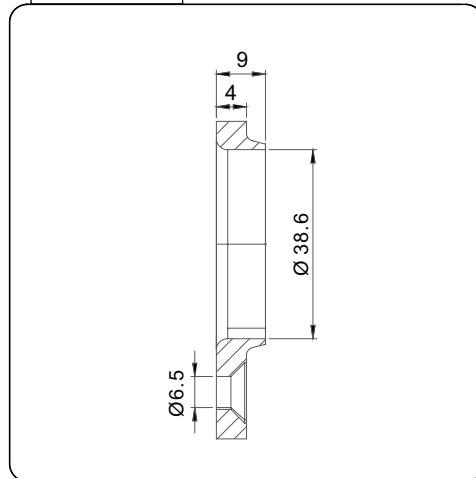

Drawing ID

WB-R38

Product Info.

Finish	Code
Polish	WB-R38M
Satin	WB-R38S
Texture Black	WB-R38B
White	WB-R38W
Brush Brass	WB-R38BB

Front View

Side View

Instructions

MATERIAL:

316 Stainless Steel

CATALOGUE AND DESCRIPTION:

- > Railing Systems
- > Handrail & Fittings -Ø38 Round Series
- > Handrail Wall Flange for Ø38.1mm Round Tube

NOTES:

This drawing and or specification is the property of Silver Stone Hardware Pty Ltd - and must be returned to them on request. Unauthorised use may result in Legal Action. Its contents must not be made public, nor copied, nor used directly or indirectly in any way.