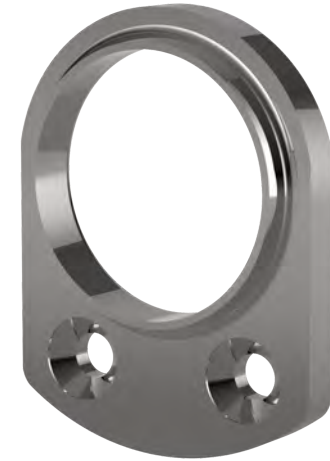

Drawing ID

WB-R38

Product Info.

Finish	Code
Polish	WB-R38M
Satin	WB-R38S
Texture Black	WB-R38B
White	WB-R38W
Brush Brass	WB-R38BB

Front View

Side View

Instructions

MATERIAL:

316 Stainless Steel

CATALOGUE AND DESCRIPTION:

- > Railing Systems
- > Handrail & Fittings -Ø38 Round Series
- > Handrail Wall Flange for Ø38.1mm Round Tube

NOTES:

This drawing and or specification is the property of Silver Stone Hardware Pty Ltd - and must be returned to them on request. Unauthorised use may result in Legal Action. Its contents must not be made public, nor copied, nor used directly or indirectly in any way.