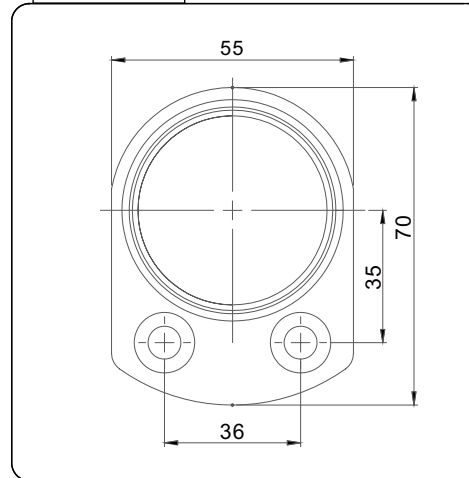

Drawing ID

WB-R38

Product Info.

Finish	Code
Polish	WB-R38M
Satin	WB-R38S
Texture Black	WB-R38B
White	WB-R38W
Brush Brass	WB-R38BB

Front View

Side View

Instructions

MATERIAL:

316 Stainless Steel

CATALOGUE AND DESCRIPTION:

- > Railing Systems
- > Handrail & Fittings -Ø38 Round Series
- > Handrail Wall Flange for Ø38.1mm Round Tube

NOTES:

This drawing and or specification is the property of Silver Stone Hardware Pty Ltd - and must be returned to them on request. Unauthorised use may result in Legal Action. Its contents must not be made public, nor copied, nor used directly or indirectly in any way.